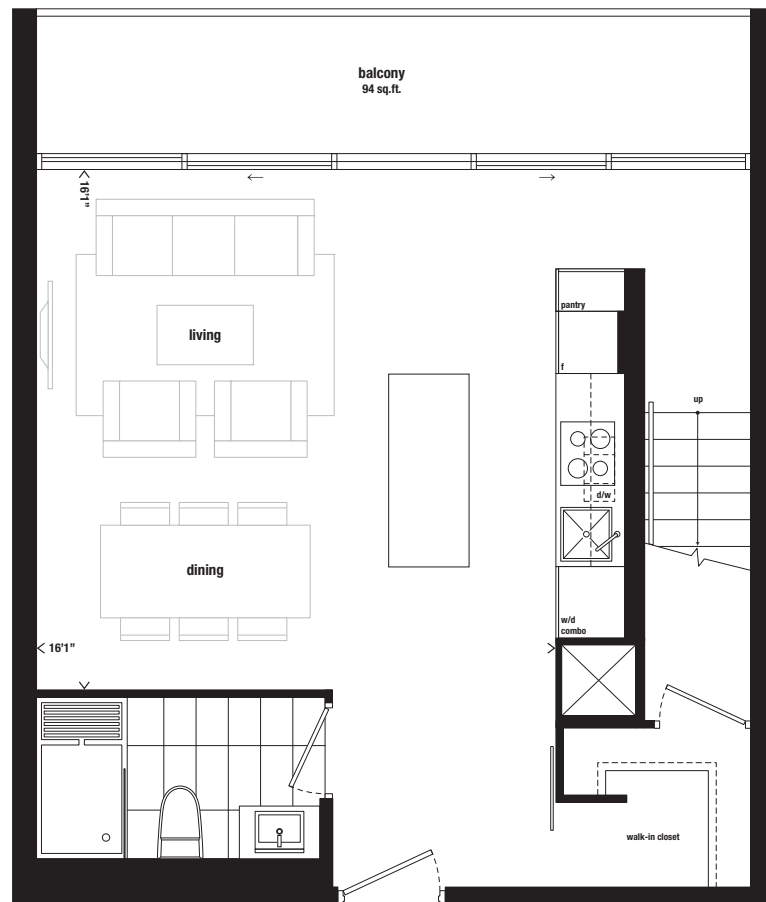

D9

TWO BEDROOM
1,055 SQ.FT.
BALCONY 183 SQ.FT.

UPPER LEVEL

MAIN LEVEL