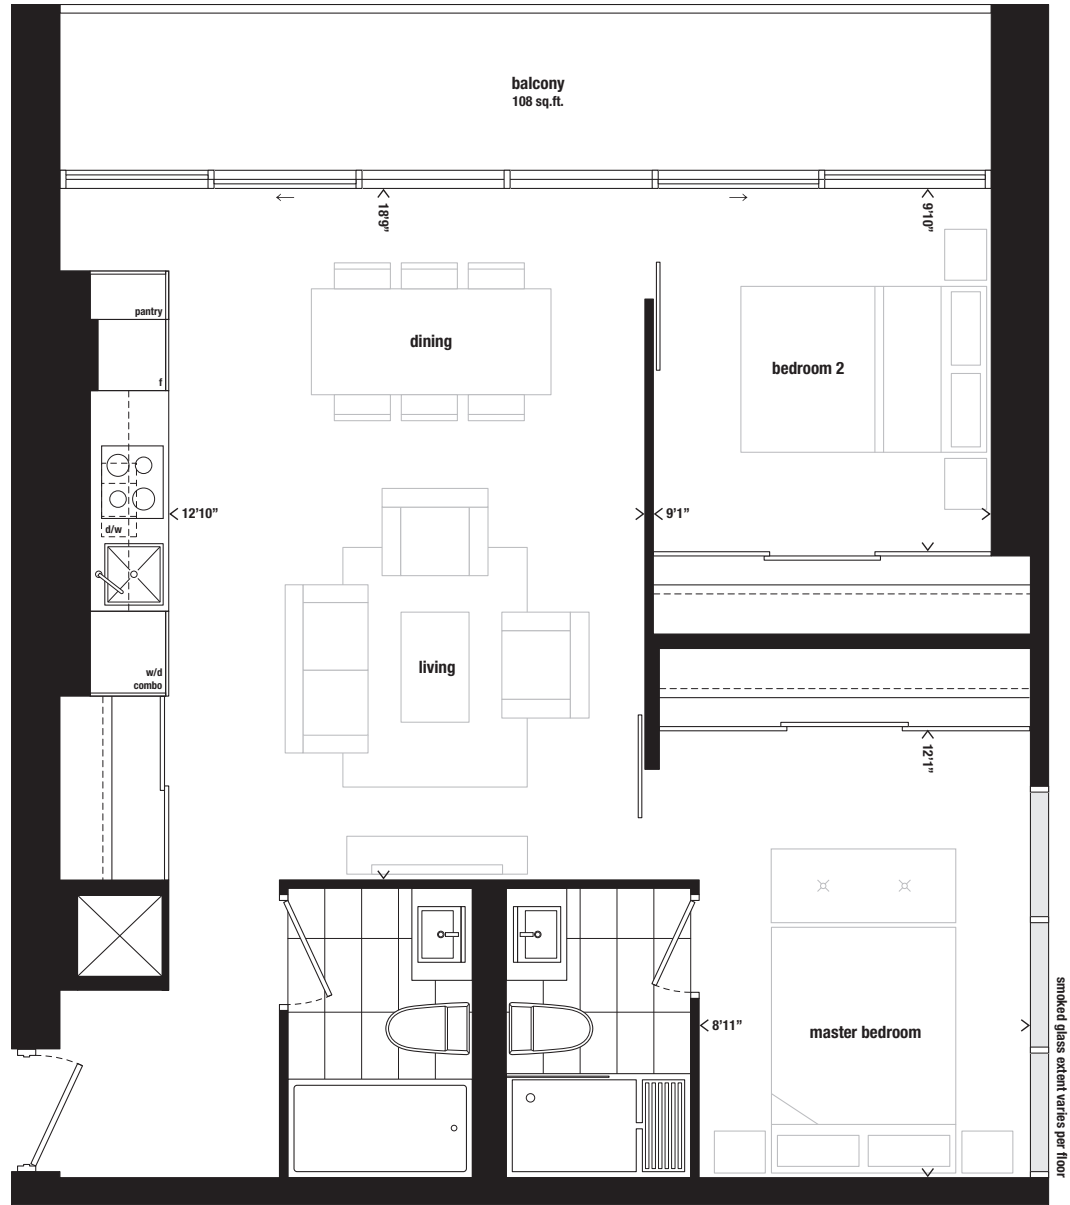

D3

TWO BEDROOM
770 SQ.FT.
BALCONY 108 SQ.FT.