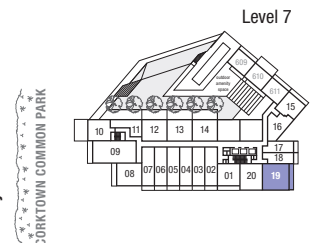

D3

TWO BEDROOM
770 SQ.FT.
BALCONY 108 SQ.FT.