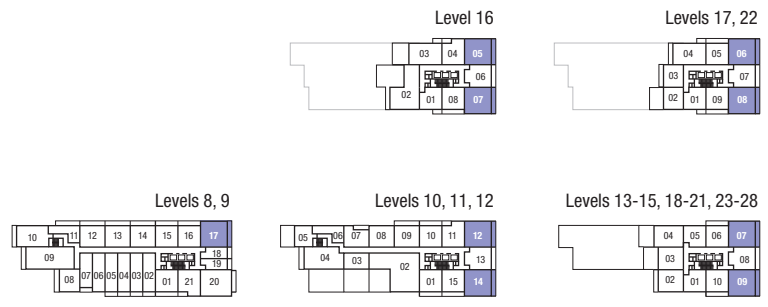

D3

TWO BEDROOM
770 SQ.FT.
BALCONY 108 SQ.FT.