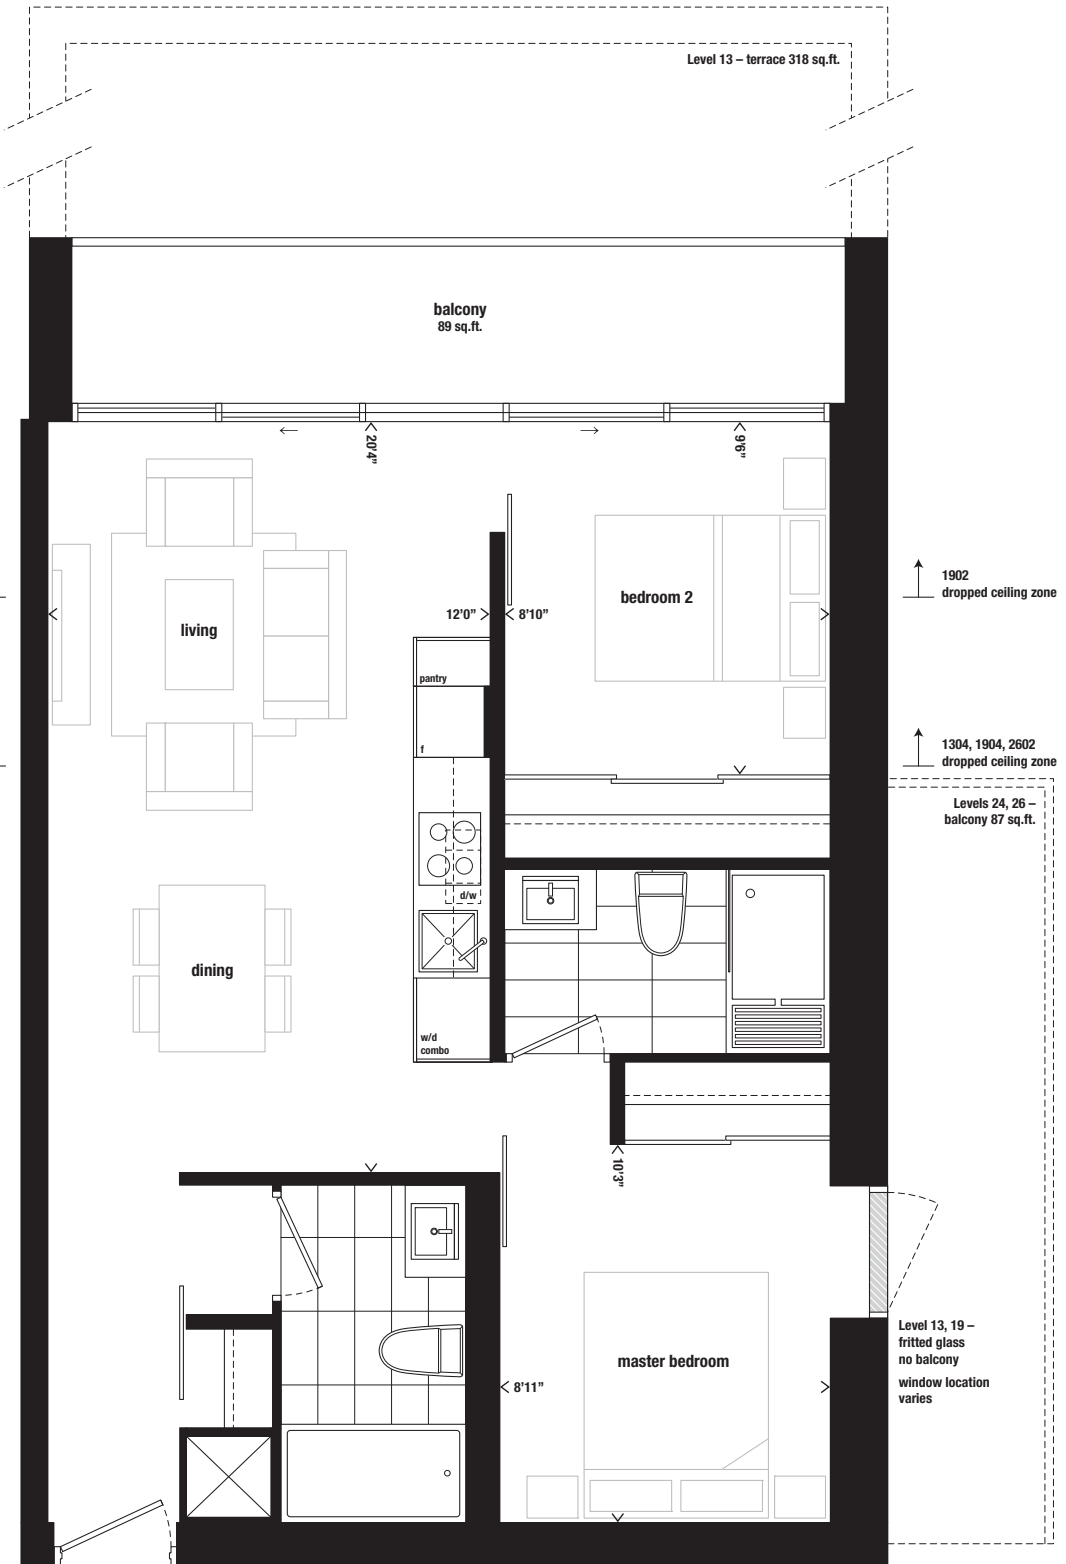

D2

TWO BEDROOM

727 SQ.FT.

BALCONY 89-318 SQ.FT.

Bayview Avenue

CORKTOWN COMMON PARK