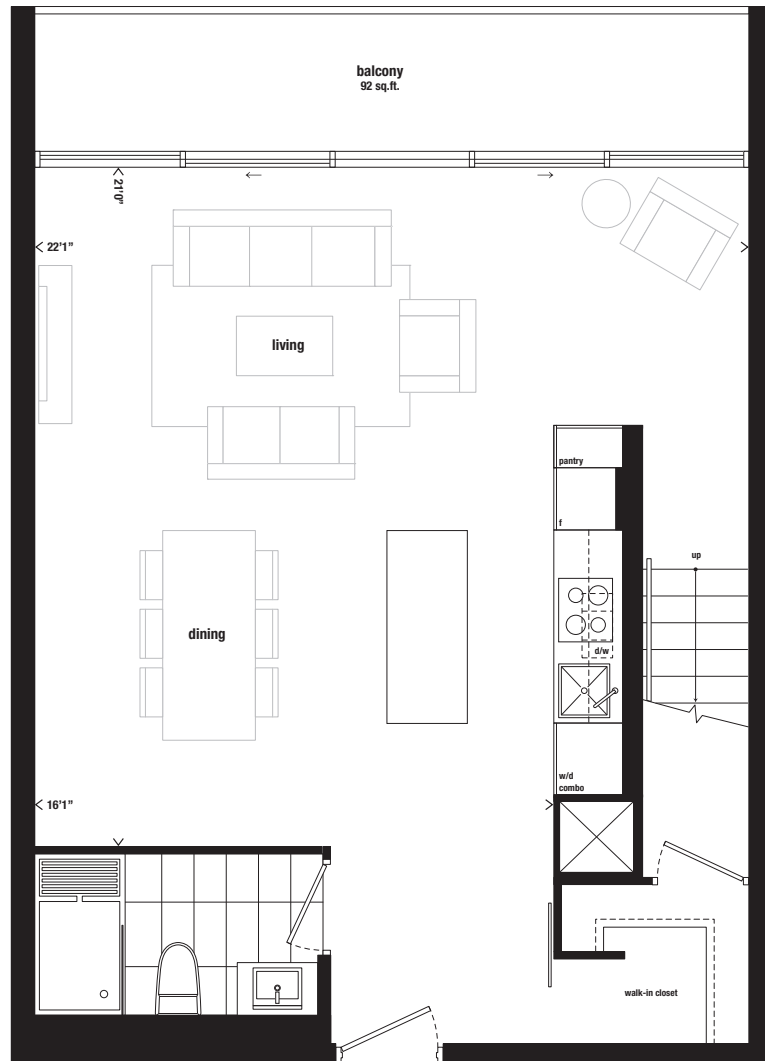

## TWO BEDROOM

1,066 SQ.FT.

BALCONY 181 SQ.FT.

UPPER LEVEL

dropped ceiling throughout on upper level

MAIN LEVEL

dropped ceiling zone

Level 7