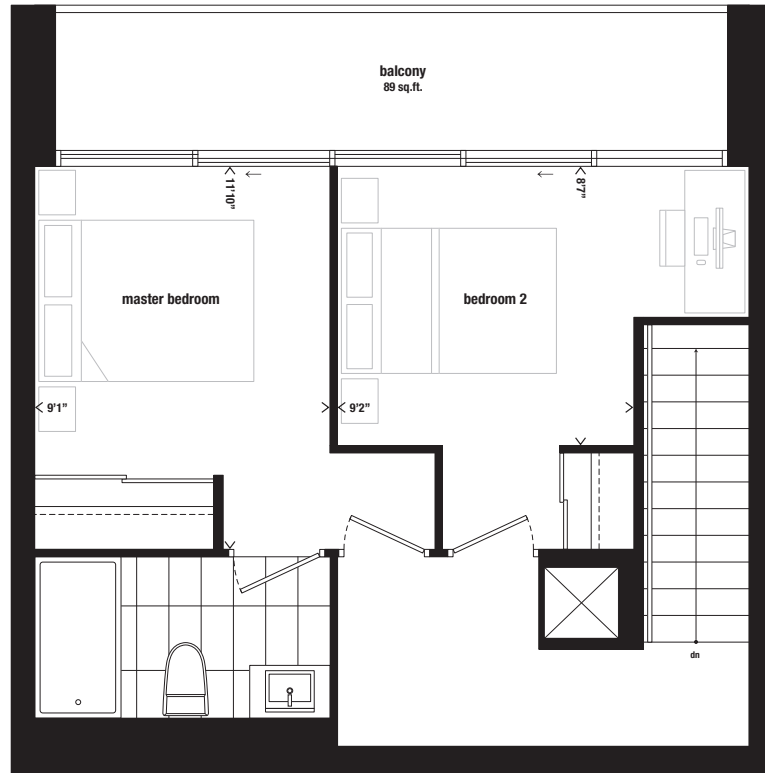

# D11

## TWO BEDROOM

1,066 SQ.FT.

BALCONY 181 SQ.FT.

UPPER LEVEL

dropped ceiling throughout on upper level

MAIN LEVEL

dropped ceiling zone

Level 7