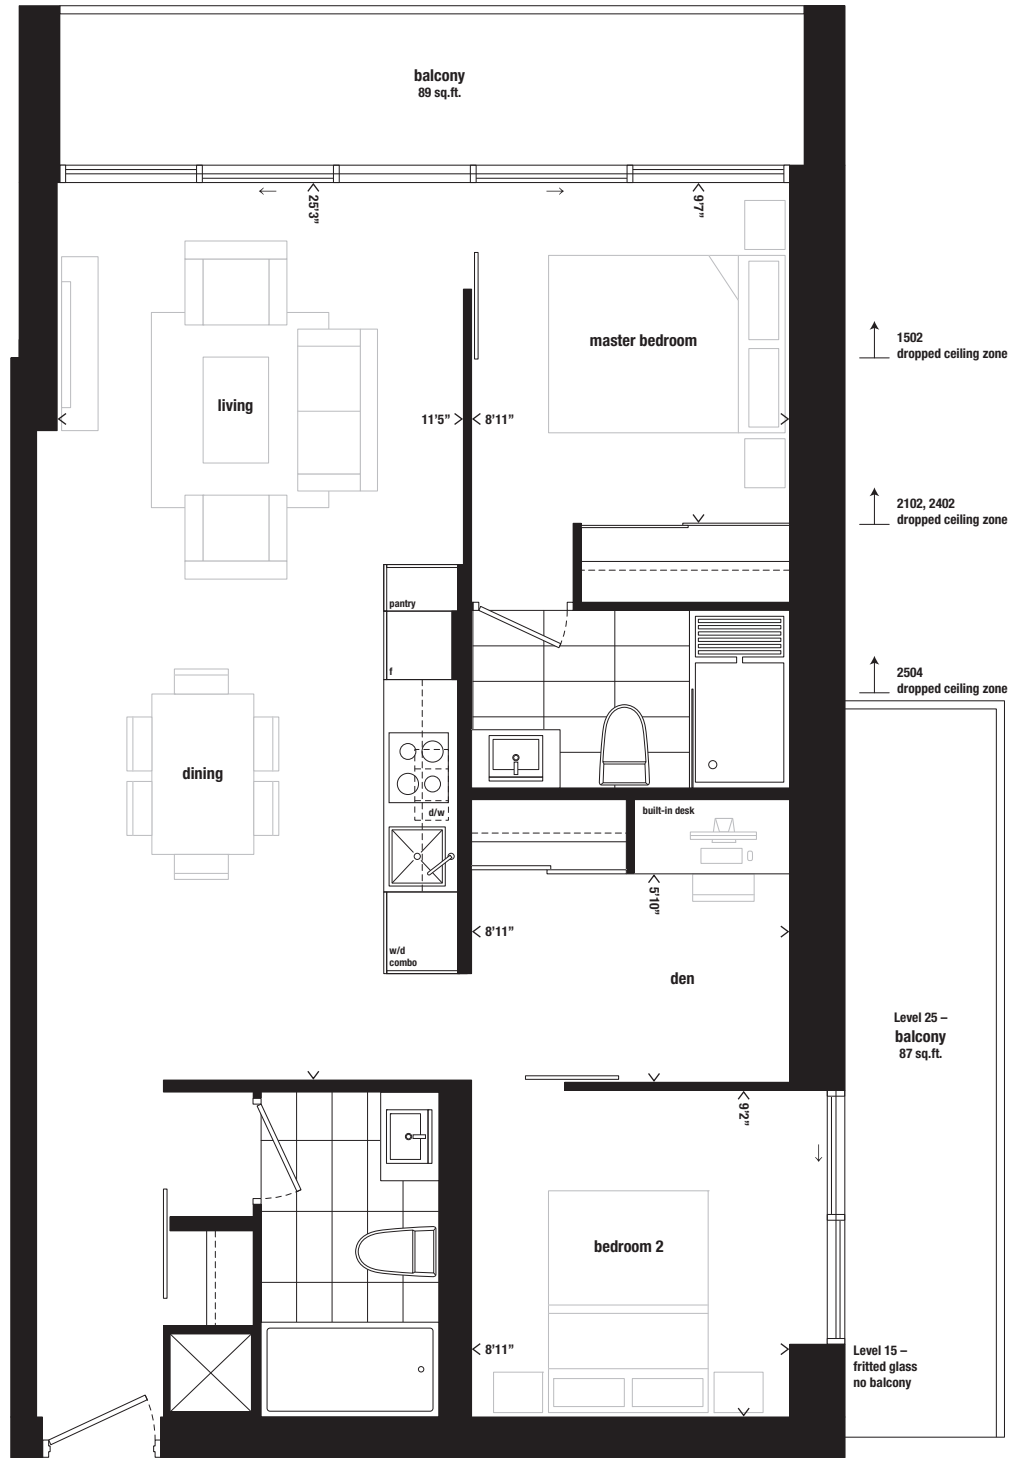

TWO BEDROOM+DEN

842 SQ.FT.

BALCONY 89-176 SQ.FT.

LEVELS 21, 24
CONDITION