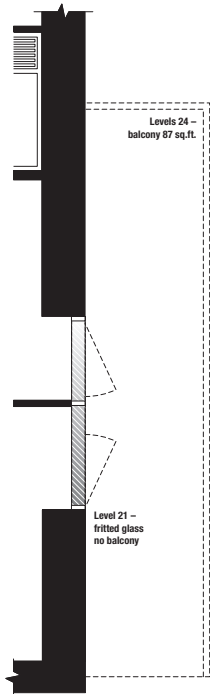

TWO BEDROOM+DEN

842 SQ.FT.

BALCONY 89-176 SQ.FT.

LEVELS 21, 24
CONDITION