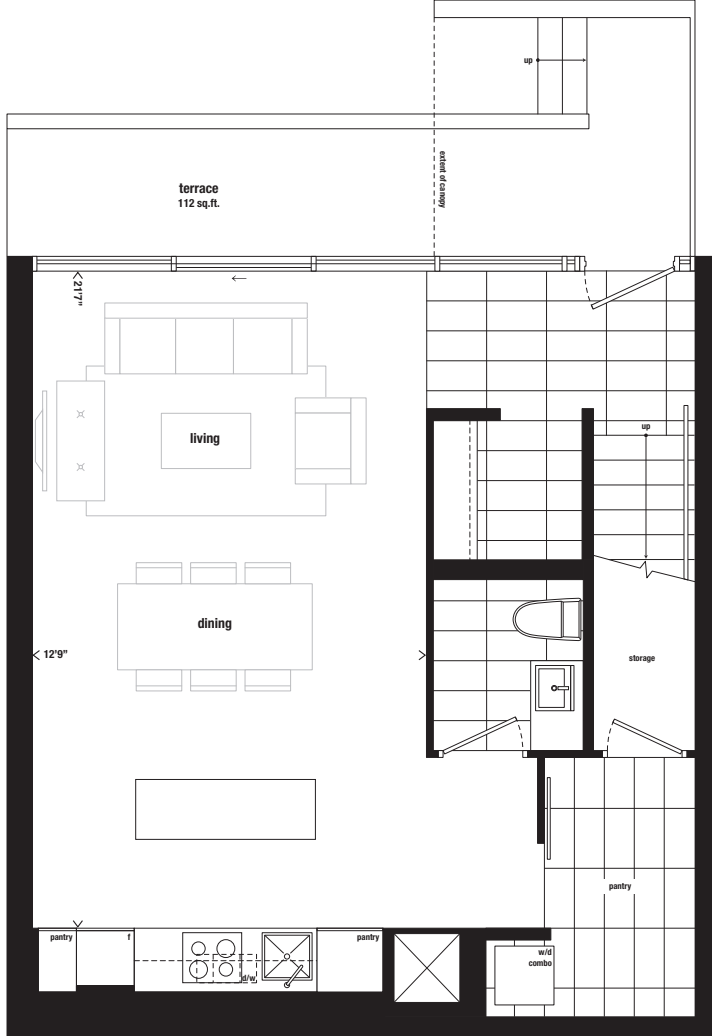

TW2

TWO BEDROOM

1,201 SQ.FT.

TERRACE 112 SQ.FT.

Level 2

Level 1