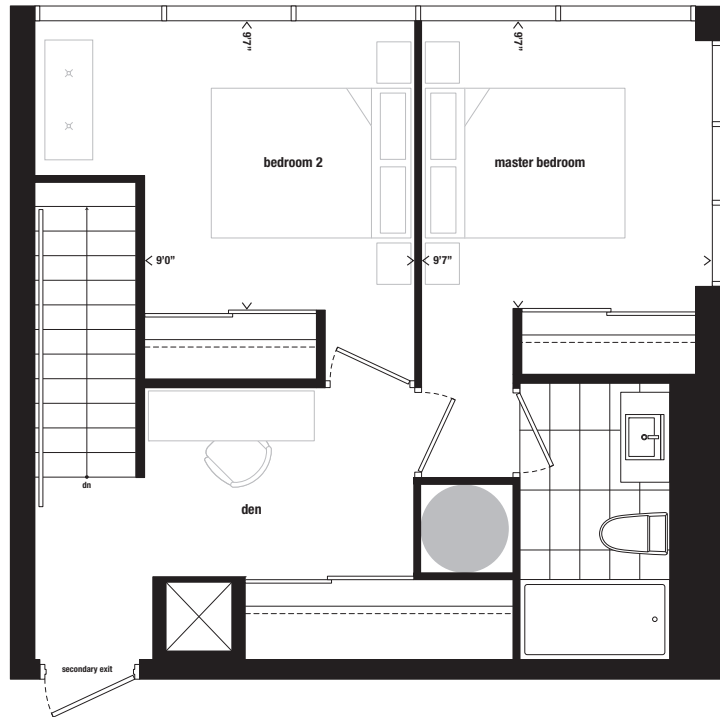

TW1

TWO BEDROOM+DEN

1,182 SQ.FT.

TERRACE 112 SQ.FT.

UPPER LEVEL

MAIN LEVEL

Level 2

Level 1