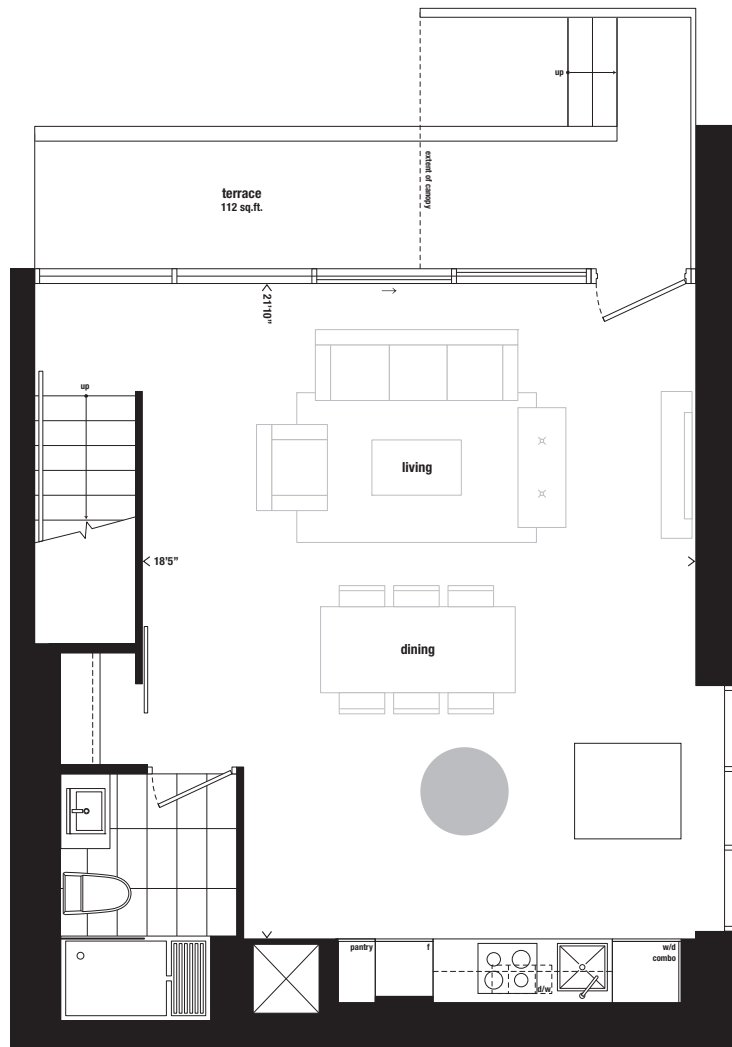

TW1

TWO BEDROOM+DEN

1,182 SQ.FT.

TERRACE 112 SQ.FT.

UPPER LEVEL

MAIN LEVEL

Level 2

Level 1