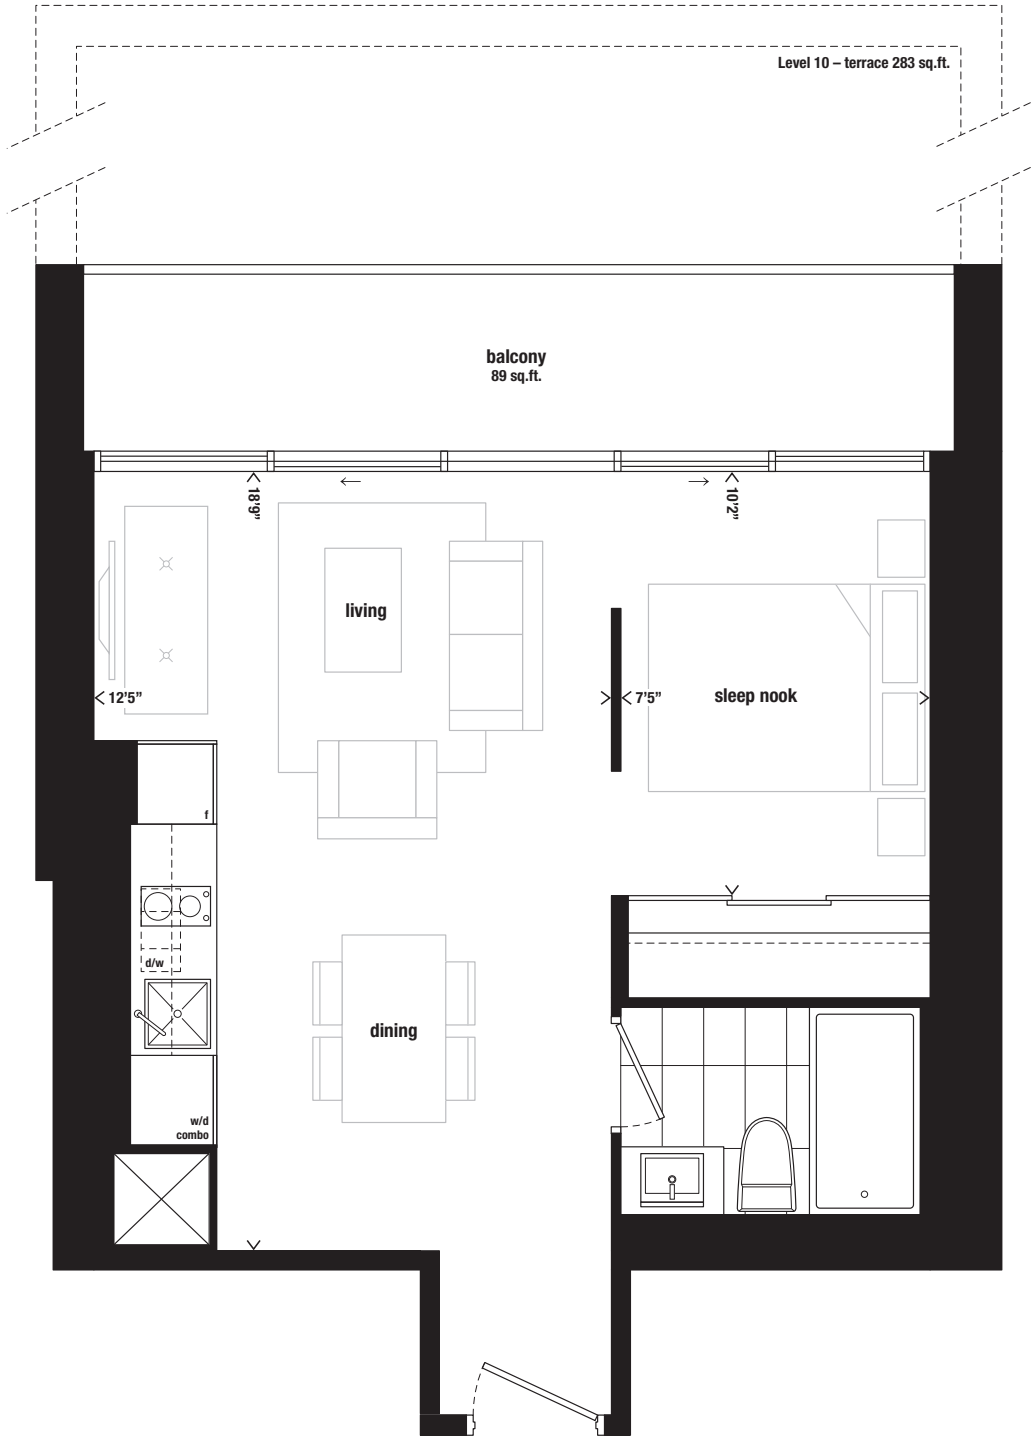

AP

STUDIO

458 SQ.FT.

BALCONY 89-283 SQ.FT.

Level 12

Level 10

LAWREN HARRIS SQUARE

Bayview Avenue
CORKTOWN COMMON PARK