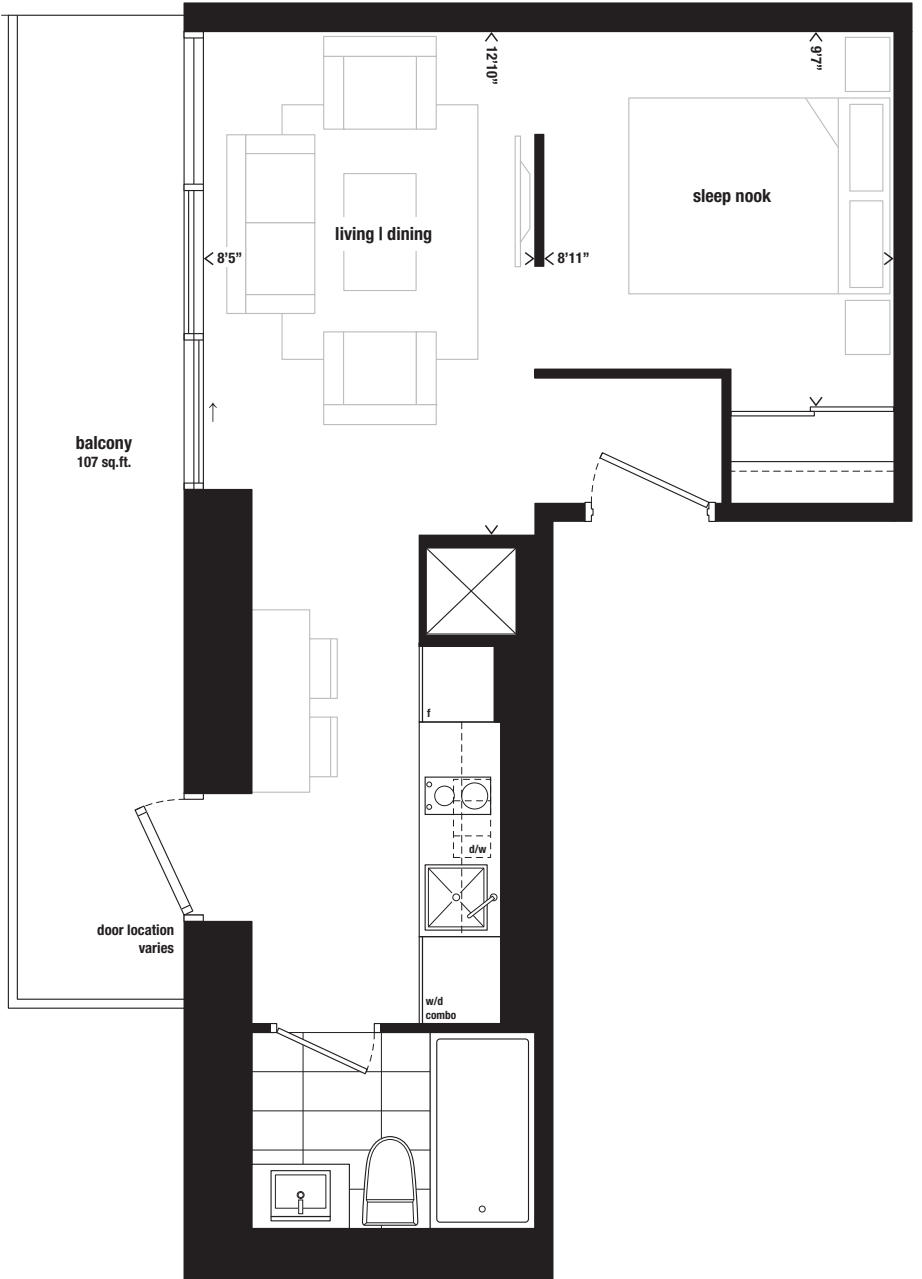

# AG1

## STUDIO

421 SQ.FT.

BALCONY 107-394 SQ.FT.

Level 7 –  
terrace 394 sq.ft.

Level 8

Level 7

Bayview Avenue  
CORKTOWN COMMON PARK