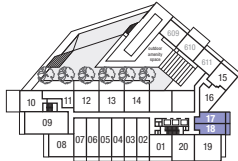

A2

STUDIO

372 SQ.FT.

BALCONY 51 SQ.FT.

Level 9

Level 7

Levels 3, 4