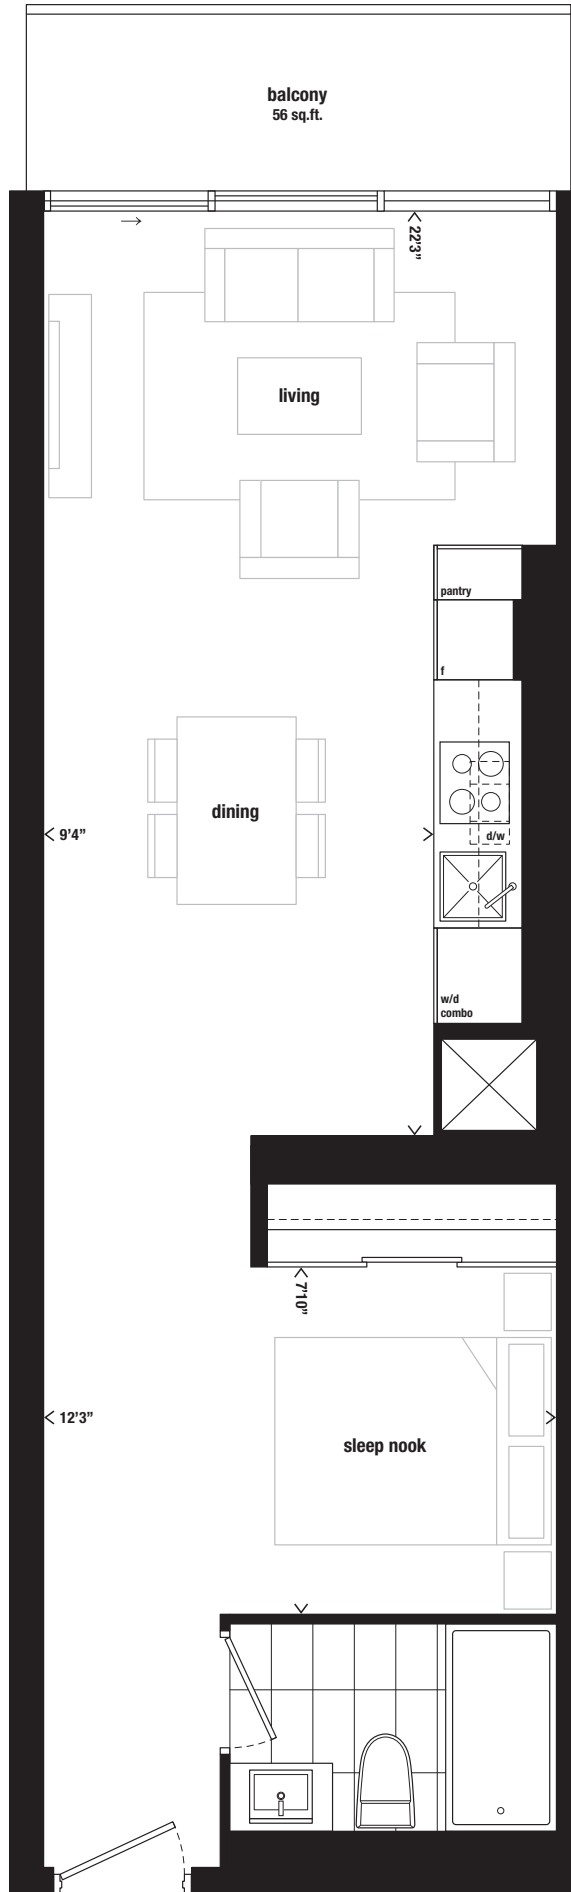

# A10'

## STUDIO

542 SQ.FT.

BALCONY 56 SQ.FT.

Level 9

Level 8

Level 7

King Street East  
Lower River Street

Bayview Avenue