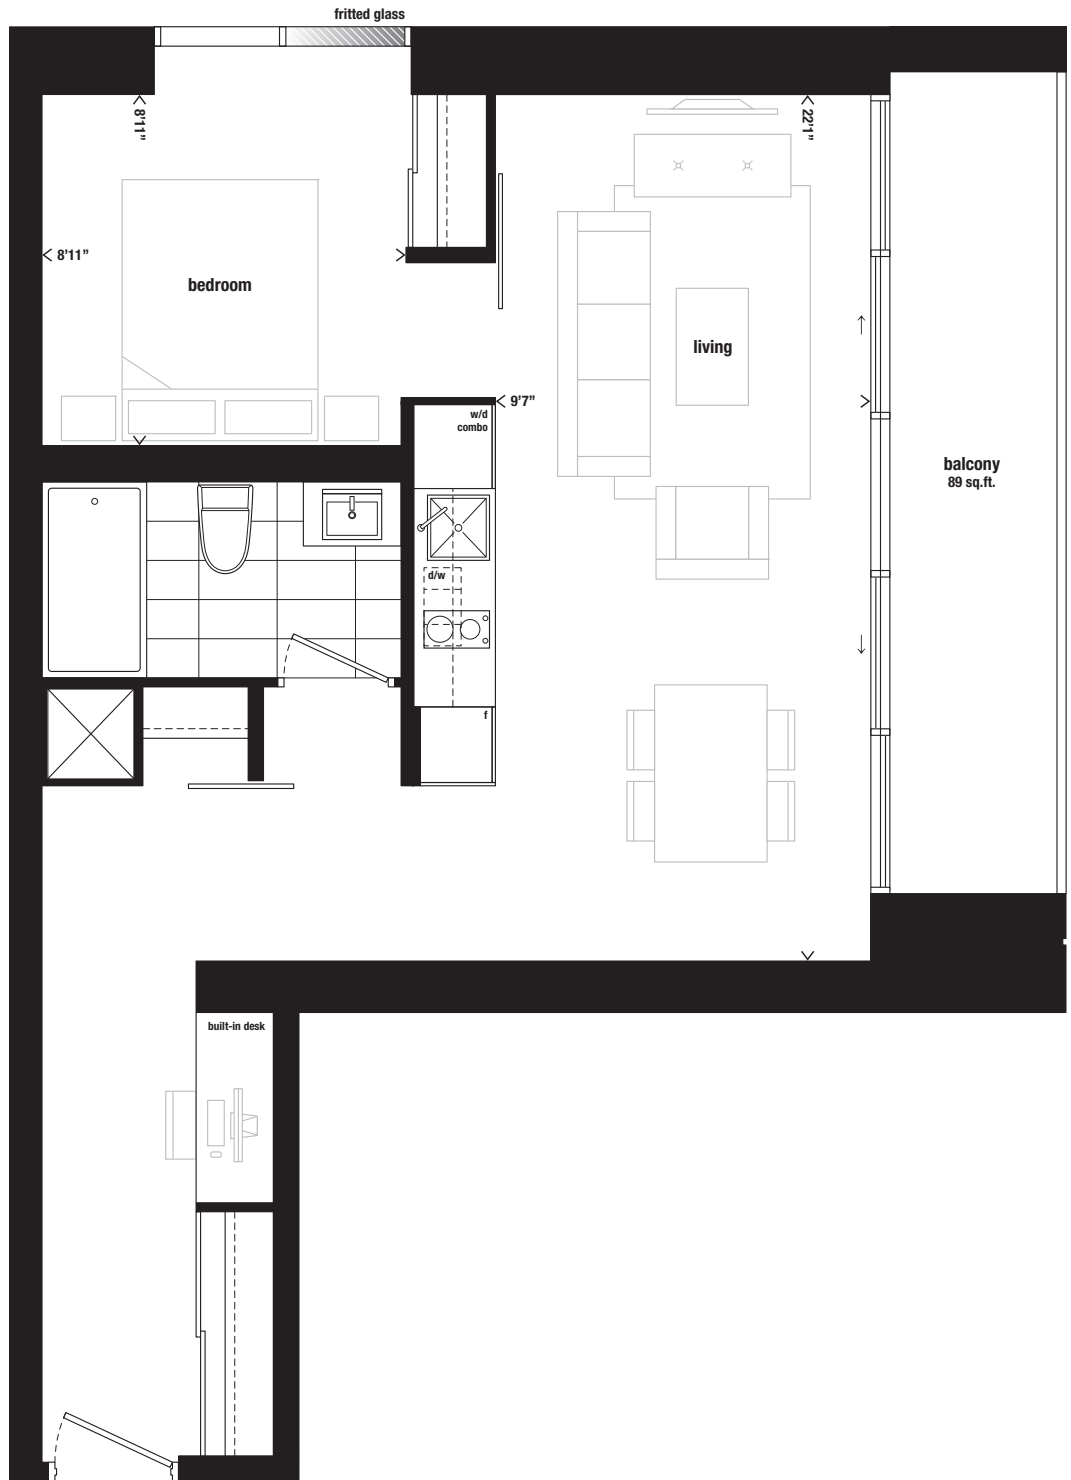

# B6

## ONE BEDROOM

624 SQ.FT.

BALCONY 89 SQ.FT.

Level 8  
Bayview Avenue  
CORKTOWN COMMON PARK