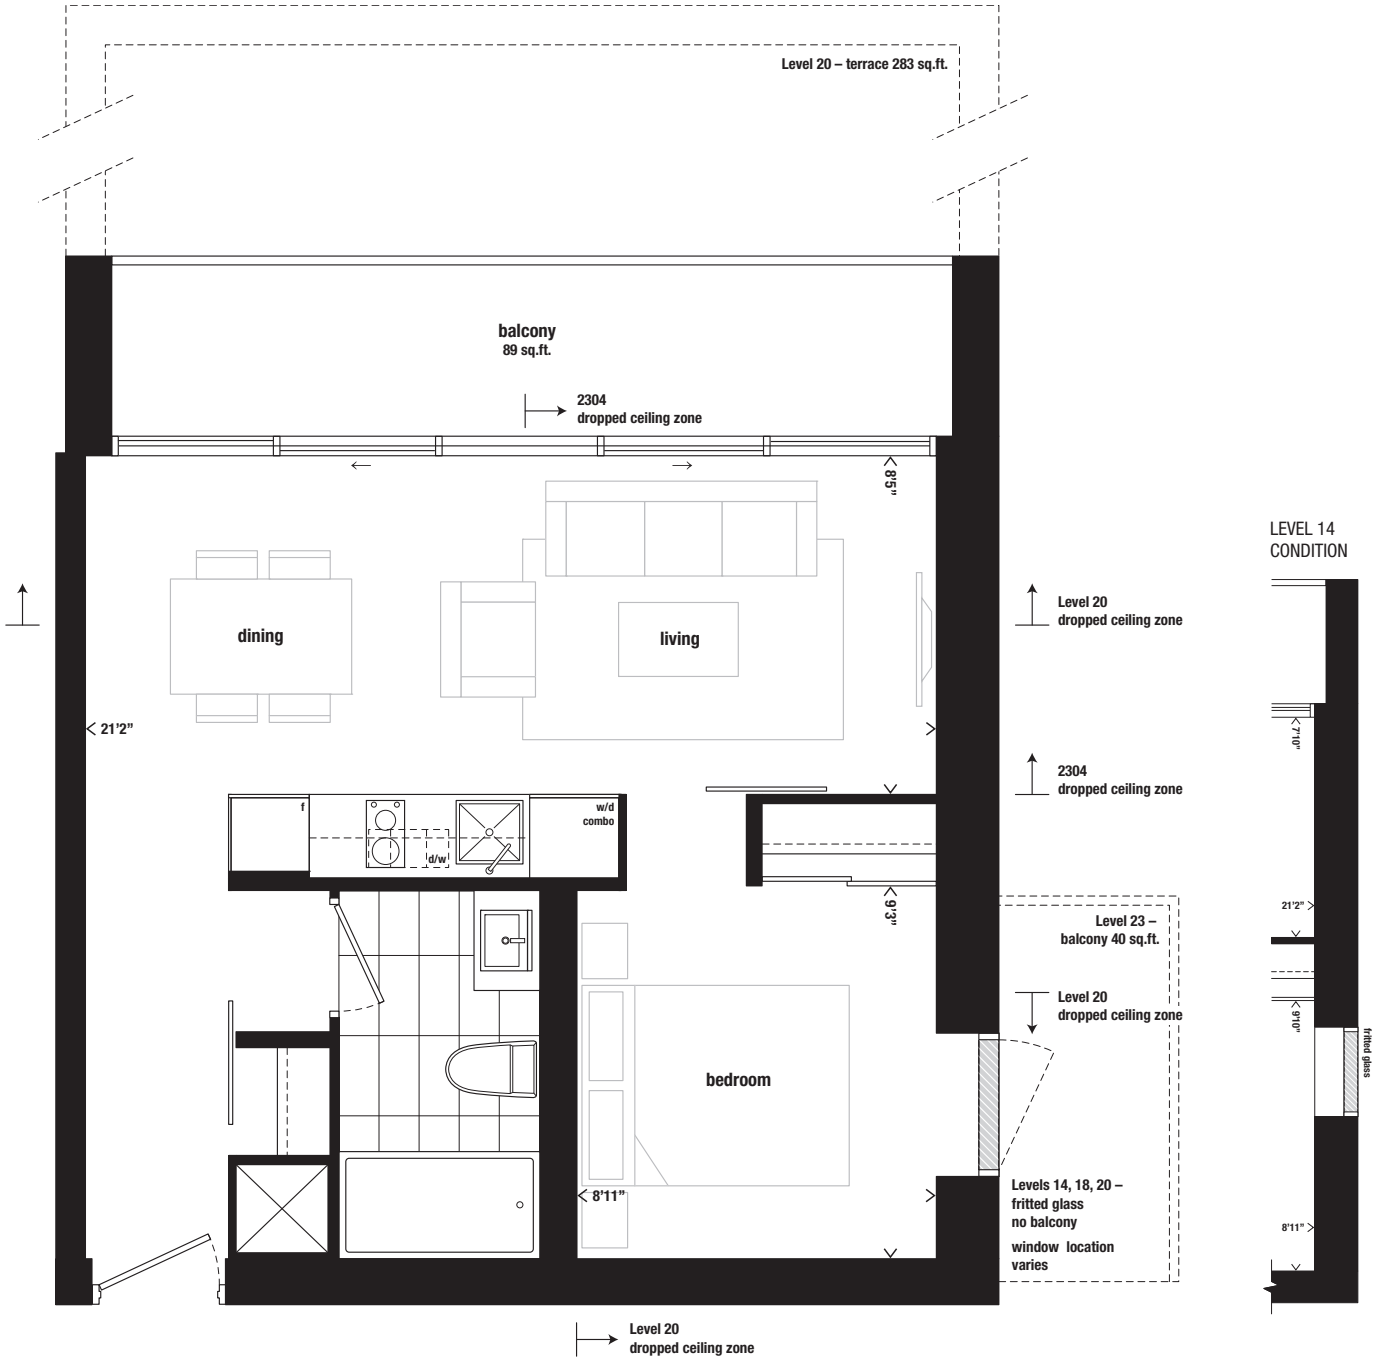

B21

ONE BEDROOM

495 SQ.FT.

BALCONY 89-283 SQ.FT.