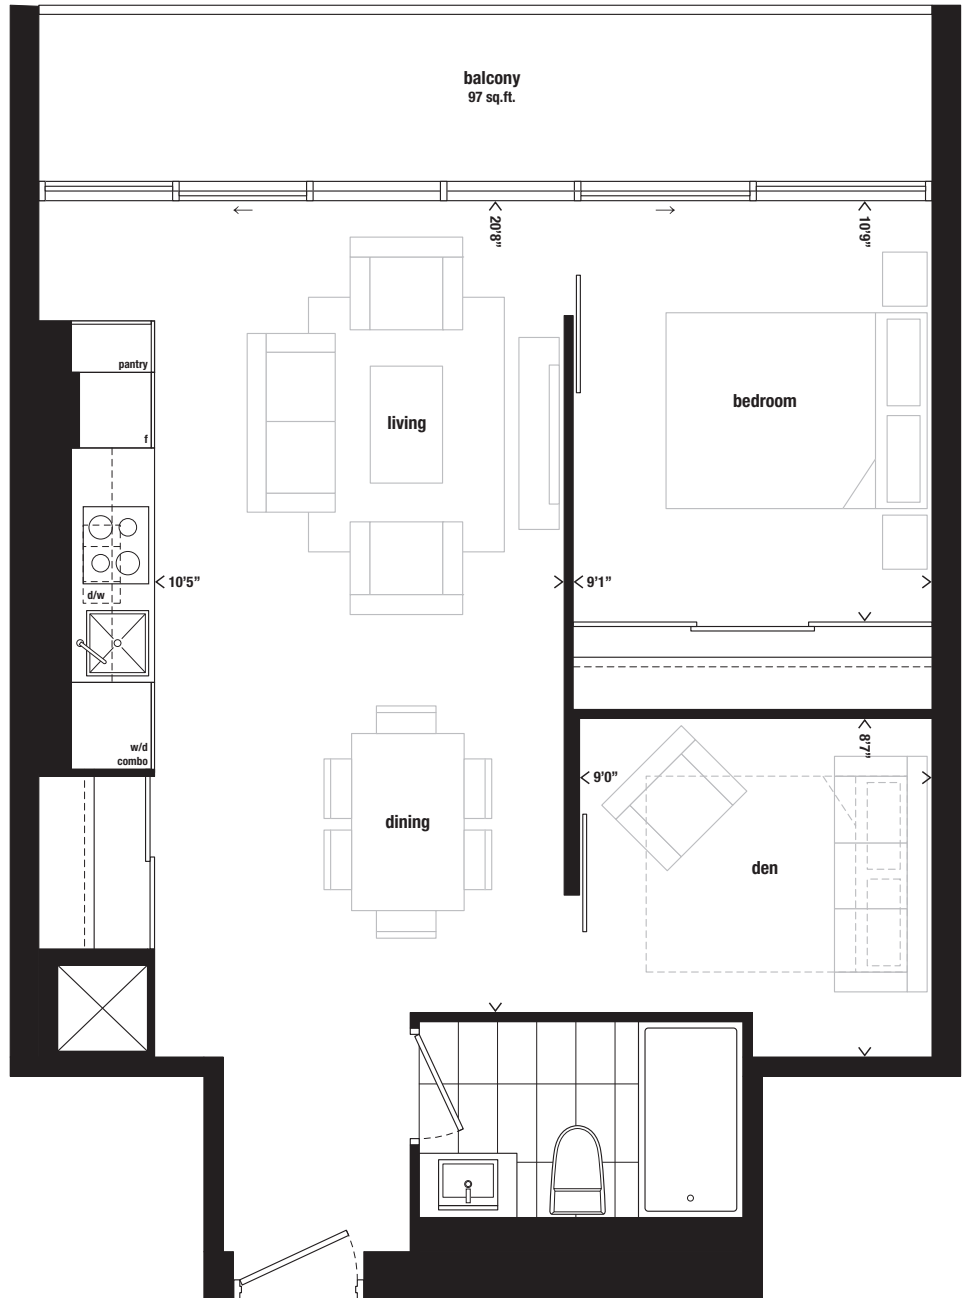

C5

ONE BEDROOM+DEN

627 SQ.FT.

BALCONY 97 SQ.FT.

Levels 17, 22

Level 16

Levels 13-15, 18-21, 23-28

Levels 10, 11, 12