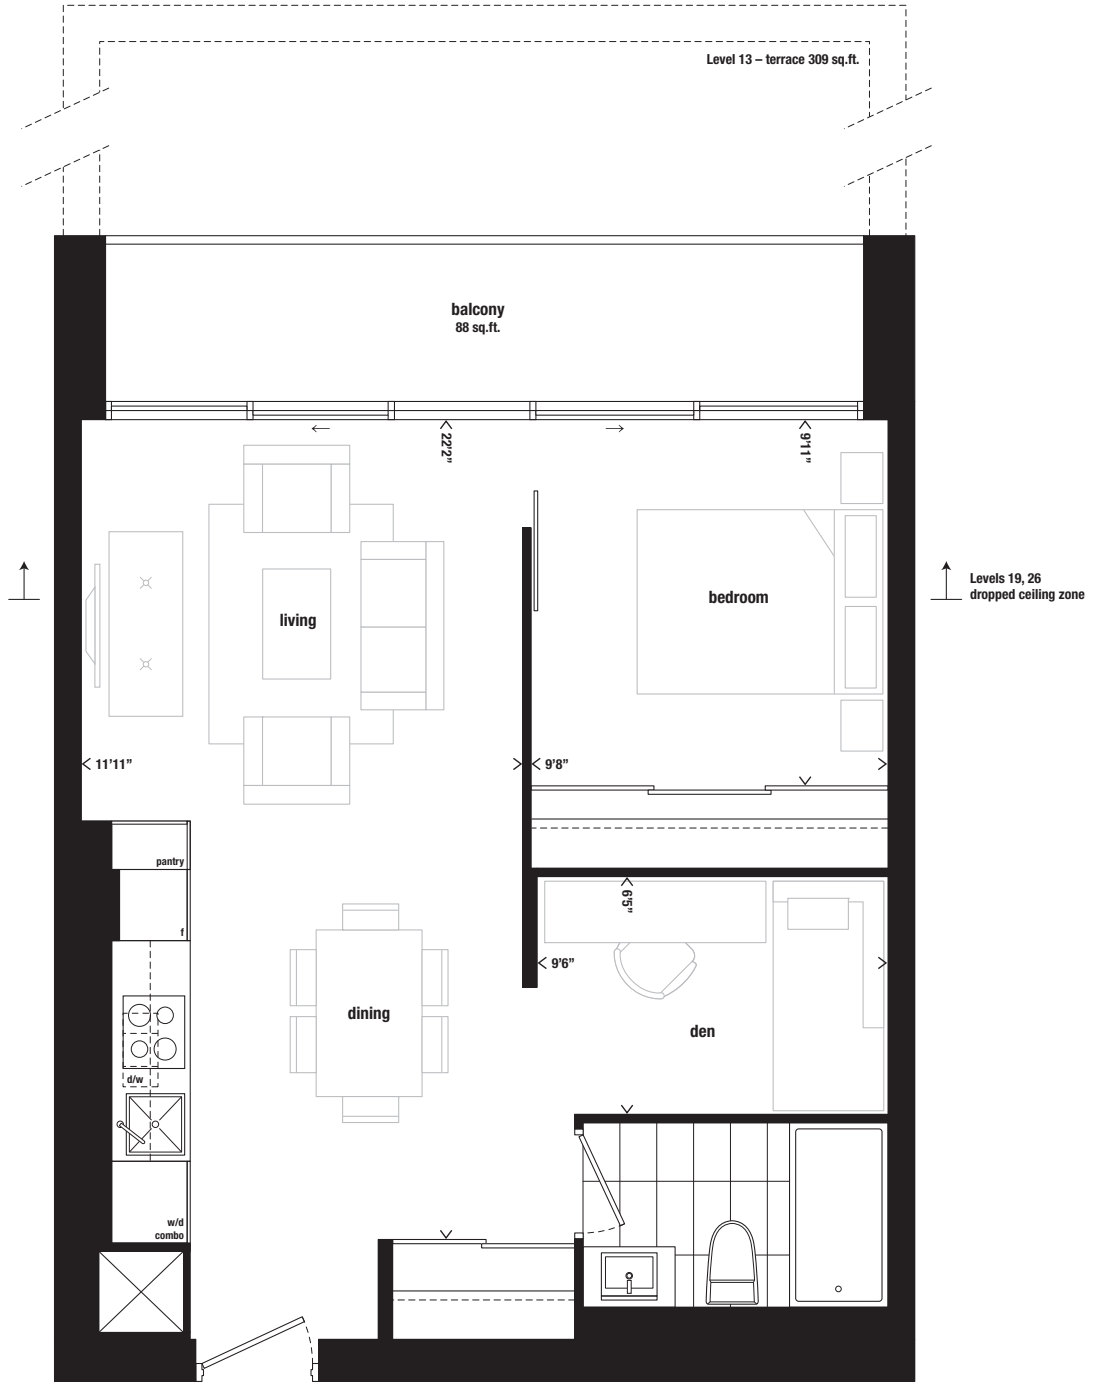

# ONE BEDROOM+DEN

614 SQ.FT.

BALCONY 88-309 SQ.FT.

Levels 14, 19, 23, 24, 26, 28