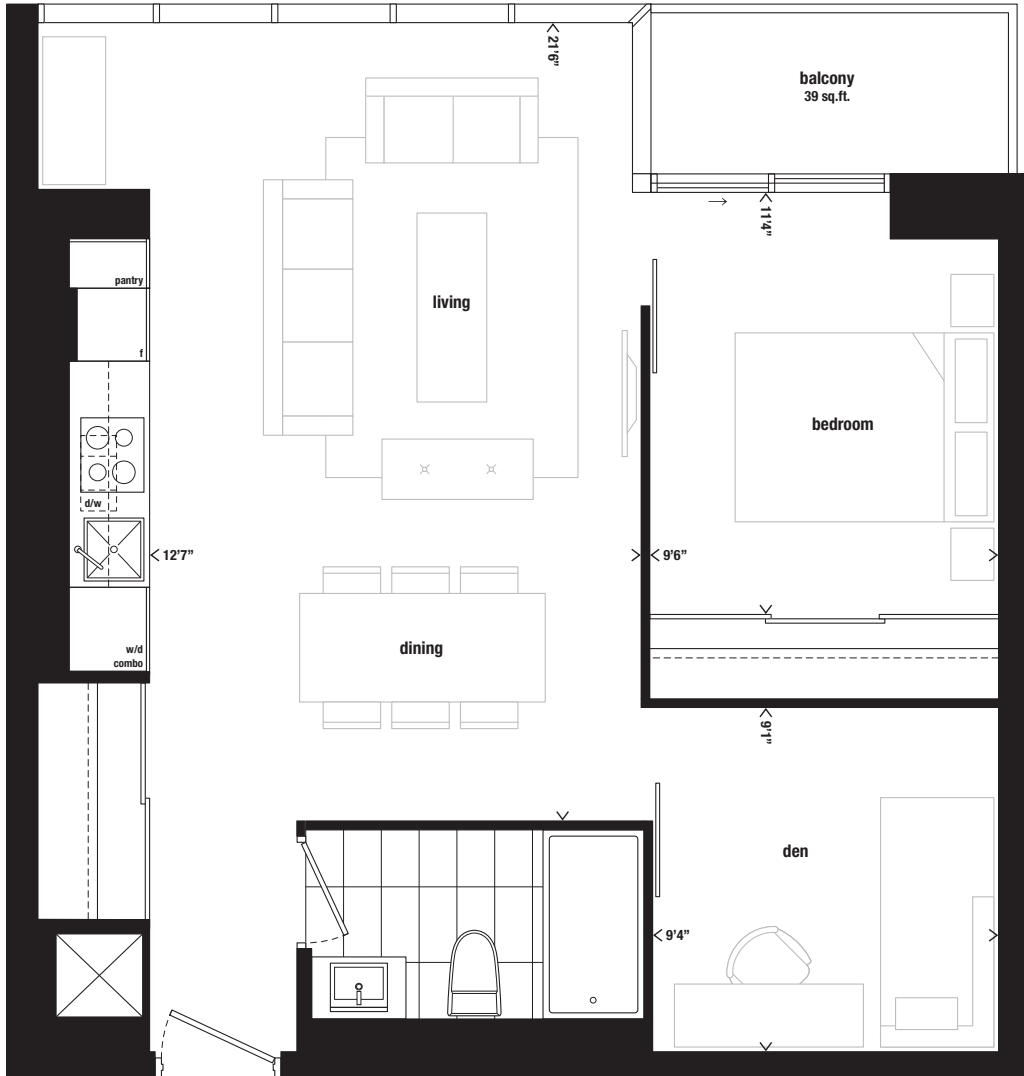

C17

ONE BEDROOM+DEN

745 SQ.FT.

BALCONY 39 SQ.FT.