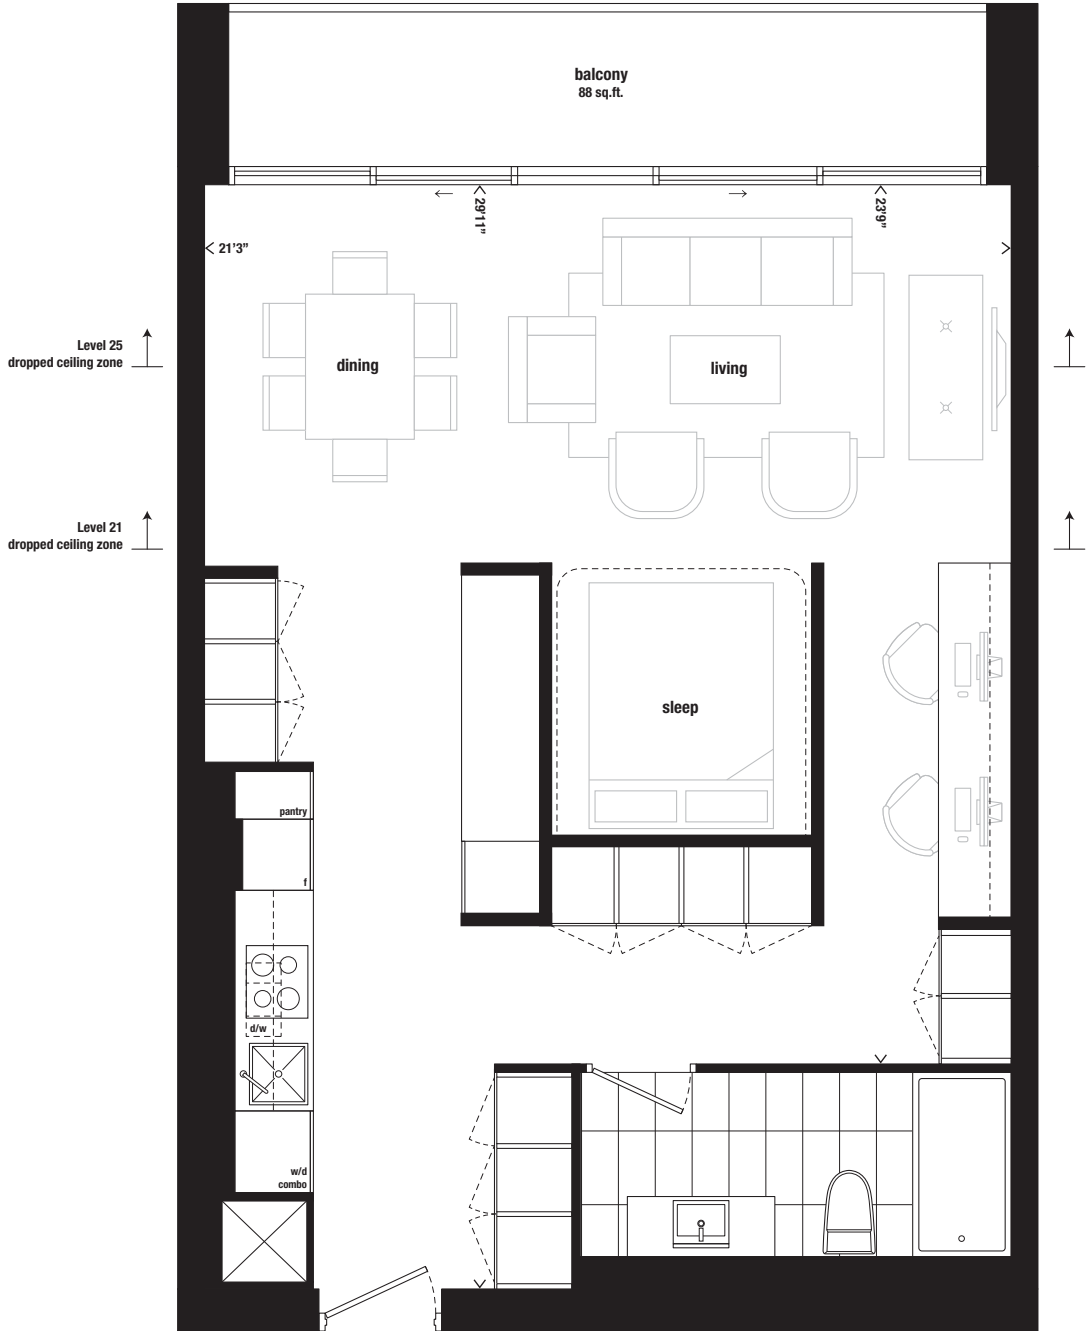

THE GRAHAM HILL COLLECTION

2103 2503

727 SQ.FT.
BALCONY 88 SQ.FT.

Level 25

Level 21